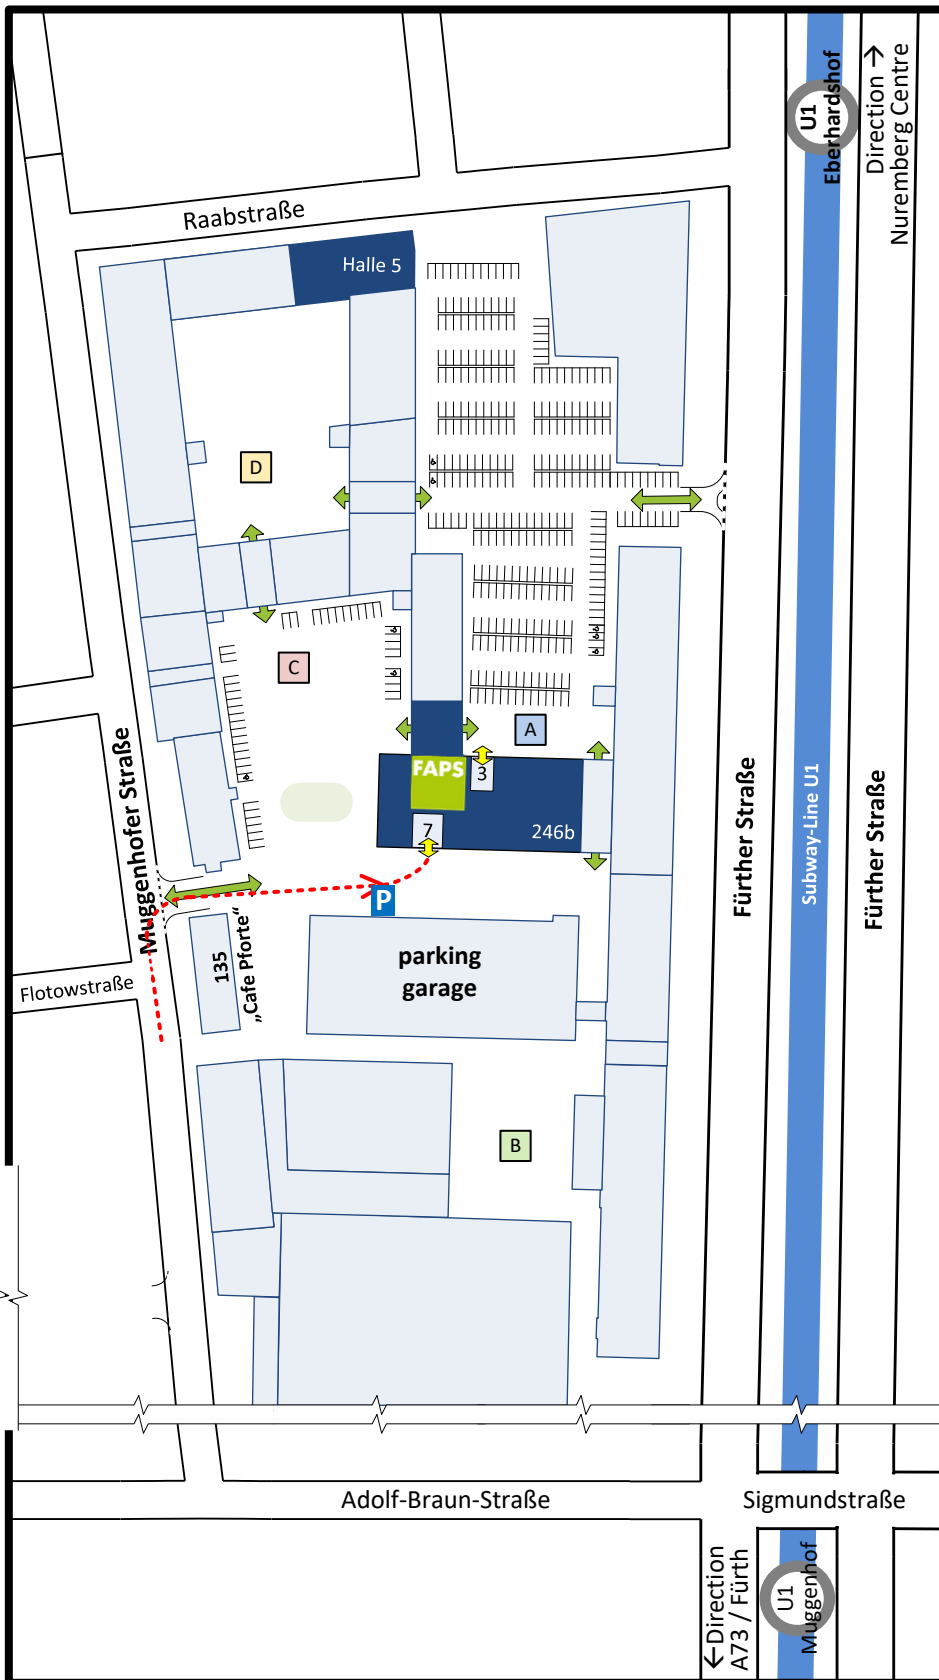

Directions

Institute for Factory Automation and Production Systems - FAPS, Research Factory at the „Auf AEG“ site

Address:

Friedrich-Alexander-Universität
Lehrstuhl FAPS
Fürther Straße 246b
90429 Nuernberg

Address for GPS:

Muggenhofer Straße 166 (parking lot)

Driving directions:

- From south / east (A6/A9)

1. Drive onto A73 towards Fürth
2. Take exit A3/A73 towards Bamberg
3. Take exit 40 (N.-Westring)
4. Turn right onto Maximilianstr.
5. Turn left onto Fürther Str.
6. After 750 m turn right onto Raabstr.
7. Turn left onto Muggenhofer Str.
8. After 350m turn right and enter the parking lot

- From north / west (A3)

1. Drive onto A73 towards N.-Süd/Fürth
2. Take exit 39 (Nürnberg-Fürth)
3. Turn left onto Ludwig-Quellen-Str.
4. Turn left onto Fürther Str.
5. After 900 m turn left onto Adolf-Braun Str./Sigmundstr.
6. Turn right onto Muggenhofer Str.
7. After 400m turn left and enter the parking lot

Please use designated parking lots. **P**

Public transit:

- From Nuremberg main railway station (10 min)/ Messe (19 min):

Underground line U1 (every 5-10 min)
towards Fürth
Leave train at Eberhardshof

- From Nuremberg airport (22 min):